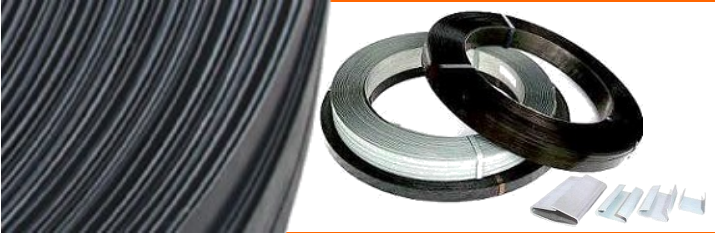

STRAPPING STEEL: HD STEEL STRAPS, HD SEALS

Rocky Industries stocks variety of steel strapping from Regular Duty Steel Strapping, Heavy Duty Steel Strapping, Mini Coil Steel Straps with different types of seals for your right applications. We also provide different strapping tools to tension and cut the steel straps into your desired length and tightness. Our top quality steel strapping dispensers can be also available upon request: Heavy Duty and Regular Duty which you can use the strapping more simple and easy.

RD = Regular Duty | HD = Heavy Duty | OS = Oscillated | RW = Ribbon Wound | P/W = Painted and Waxed | Z = Zinc

HEAVY DUTY STEEL STRAPPING

Part Number	Duty	Width Thickness	Ft/Lb	Nominal Break	Approx. Wt/Coil	Coils/Pallet	Coil Wind	Finish
SSHD12-.020PW	HD	1/2" x .020	29.4	1,250 lbs	95-100 lbs	14	OS	P/W
SSHD58-.020PW	HD	5/8" x .020	23.6	1,565 lbs	95-100 lbs	14	OS	P/W
SSHD58-.020Z	HD	5/8" x .020	23.6	1,565 lbs	95-100 lbs	14	OS	Z
SSHD58-.023PW	HD	5/8" x .023	20.5	1,779 lbs	95-100 lbs	14	OS	P/W
SSHD34-.020PW	HD	3/4" x .020	19.6	1,856 lbs	95-100 lbs	14	OS	P/W
SSHD34-.020Z	HD	3/4" x .020	19.6	1,856 lbs	95-100 lbs	14	OS	Z
SSHD34-.023PW	HD	3/4" x .023	17.1	2,135 lbs	95-100 lbs	14	OS	P/W
SSHD34-.025PW	HD	3/4" x .025	15.7	2,360 lbs	95-100 lbs	14	OS	P/W
SSHD34-.025Z	HD	3/4" x .025	15.7	2,360 lbs	95-100 lbs	14	OS	Z
SSHD34-.029PW	HD	3/4" x .029	13.3	2,735 lbs	95-100 lbs	14	OS	P/W
SSHD34-.031PW	HD	3/4" x .031	12.7	2,927 lbs	95-100 lbs	14	OS	P/W
SSHD114-.029PW	HD	1-1/4" x .029	8.1	4,537 lbs	95-100 lbs	22	RW	P/W
SSHD114-.029Z	HD	1-1/4" x .029	8.1	4,537 lbs	95-100 lbs	22	RW	Z
SSHD114-.031PW	HD	1-1/4" x .031	7.6	4,850 lbs	95-100 lbs	22	RW	P/W
SSHD114-.031Z	HD	1-1/4" x .031	7.6	4,850 lbs	95-100 lbs	22	RW	Z