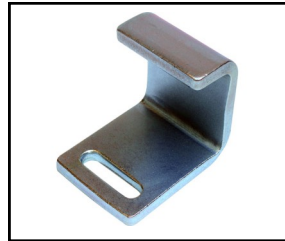

ROLL OFF CONTAINER HOOK, 4"

Part# HRZ-48968-11
Roll Off Container Hook, 3"
Working Load Limit: 5,400 lbs./2449 kgs.
Weight: 2.0 lbs, 0.9 kgs.