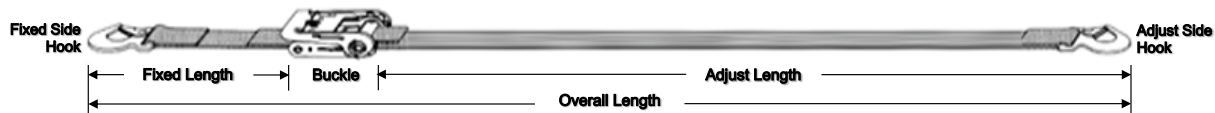

*Buckle Types: Ratchet: HRT-800 | Cam: HCM-605 | Overcenter: HOB-FE8265-1

Web: PEW-1.00-035-CAMO

TYPE OF HOOK(S)	BUCKLE*	2" RATCHET STRAPS				2" REPLACEMENT STRAPS		
		PART NO. 27 FT.	PART NO. 30 FT.	WORKING LOAD LIMIT (LBS.)	BREAKING STRENGTH (LBS.)	12 INCH FIXED SIDE	10 FT. ADJ. SIDE	15 FT. ADJ. SIDE
Flat Hooks (HKF-1015)	Ratchet Standard	C32020-27	C32020-30	3,335	10,000	C32099-01	C29920-10	C29920-15
	Ratchet Wide	C22020-27	C22020-30	3,335	10,000	C22099-01		
	Ratchet Long Wide	C72020-27	C72020-30	3,335	10,000	C72099-01		
	Cam	C42020-27	C42020-30	835	2,505	C42099-01		
	Overcenter	C82020-27	C82020-30	600	1,800	C82099-01		
Wire Hooks (HKW-1006)	Ratchet Standard	C38484-27	C38484-30	3,335	10,000	C38499-01	C29984-10	C29984-15
	Ratchet Wide	C28484-27	C28484-30	3,335	10,000	C28499-01		
	Ratchet Long Wide	C78484-27	C78484-30	3,335	10,000	C78499-01		
	Cam	C48484-27	C48484-30	835	2,505	C48499-01		
	Overcenter	C88484-27	C88484-30	600	1,800	C88499-01		
Hook & Keeper (HKW-33209)	Ratchet Standard	C31212-27	C31212-30	1,670	5,010	C31299-01	C29912-10	C29912-15
	Ratchet Wide	C21212-27	C21212-30	1,670	5,010	C21299-01		
	Ratchet Long Wide	C71212-27	C71212-30	1,670	5,010	C71299-01		
	Cam	C41212-27	C41212-30	835	2,505	C41299-01		
	Overcenter	C81212-27	C81212-30	600	1,800	C81299-01		

*Buckle Types: Ratchet: HRT-802, HRT-803, HRT-804, HRT-811 | Cam: HCM-910 | Overcenter: N/A

Web: PEW-2.00-100-CAMO

TIE-DOWN ASSEMBLY PART NUMBER ASSIGNMENT CODE

A A H H K K - L L

AA: BUCKLE & WEBBING
 KK: ADJUST SIDE HOOK
 HH: FIXED SIDE HOOK
 LL: OVERALL LENGTH