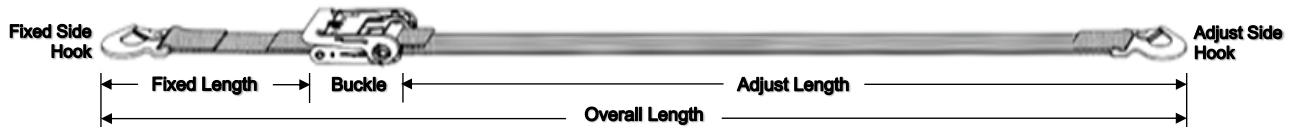

A A H H K K - L L

AA: BUCKLE & WEBBING
KK: ADJUST SIDE HOOK

HH: FIXED SIDE HOOK
LL: OVERALL LENGTH

WARNING: DO NOT EXCEED WORKING LOAD LIMITS. DO NOT USE AS LIFTING SLINGS. DO NOT USE WHEN SYNTHETIC WEBBINGS FOUND WITH FRAYS, CUTS OR TEARS. REQUIRES PROFESSIONAL REPAIRS.

ROCKY INDUSTRIES, INC. - #1 LEADING ONE-STOP MANUFACTURING & SOURCING SOLUTION COMPANY

Headquarters Address: 6000 E. 49th Dr. Unit#1, Commerce City, CO 80022, U.S.A.

Phone: (720)606-4433 | Fax: (720)608-4433 | Toll-Free: (855)US-ROCKY | Email: sales@rockyind.com | Website: www.rockyind.com

Copyright © 2013-2016 Rocky Industries, Inc. All rights reserved.